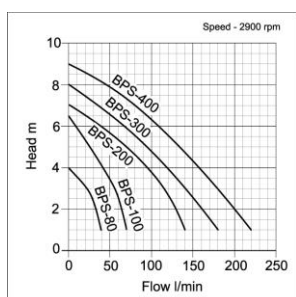

Suitable for:

- Basement Drainage
- Flooding - Submersible
- Flooding - Puddle
- Domestic
- Industry
- Basements
- Final effluent
- Transfer

Model	Manual / Auto	Outlet (mm)	kW	Volt	Flow (l/min)	Head (Mtrs)	Free Passage (mm)	W x l x h (mm)	Dry Weight	Packing Weight
BPS-80	M	19	0.08	230	40	4	2	136x136x255	1.95	2.95
BPS-80A	A	19	0.08	230	40	4	2	136x136x255	2.20	3.10
BPS-100	M	19 & 25	0.10	230	70	6.5	3	134x155x250	2.50	3.50
BPS-100A	A	19 & 25	0.10	230	70	6.5	3	134x155x250	2.80	3.70
BPS-100V	A(V)	19 & 25	0.10	230	70	6.5	3	134x225x250	2.85	3.90
BPS-200	M	32	0.20	230	140	7	5	134x155x290	3.65	4.80
BPS-200A	A	32	0.20	230	140	7	5	134x155x290	3.85	5.00
BPS-300	M	40	0.30	110/230	180	8	5	160x200x365	6.30	7.80
BPS-300A	A	40	0.30	110/230	180	8	5	160x200x365	6.50	8.00
BPS-400	M	50	0.40	110/230	220	9	5	160x200x365	7.35	9.05
BPS-400A	A	50	0.40	110/230	220	9	5	160x200x365	7.50	9.25